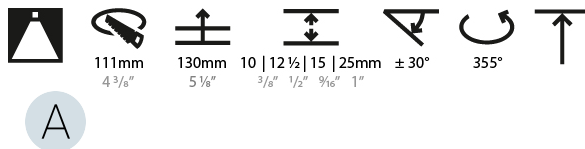

PHYSICAL

Shape: Round
Diameter (mm): 107
Diameter (in): 4 3/16
Height (mm): 112
Height (in): 4 7/16
Ceiling Thickness (mm): 10 / 12.5 / 15 / 25
Ceiling Thickness (in): 3/8 or 1/2 or 9/16 or 1
Min. Recessing Depth (mm): 130
Min. Recessing Depth (in): 5 1/8
Light Distribution: Adjustable / Downlight
Weight (kg): 0.583
Weight (lbs): 1.28
Fixture Finish: SSR / BKV / CWI / CRY / HAB / UFT / ITA / RUA / FTG / MYG / LOD / PUS / FRO / FUP / KIA / POP / BLS / SPG / MEY / GOH / GUM / CHC / COM / ABZ / JAG / OBR / MOS / ROR
Fixture Material: Aluminum Die Cast
Cut-out Measurements: Ø111mm/4 3/8"
Upon Request: Unique Ceiling Thickness

ELECTRICAL

Lamp Type: LED (Zhaga Standard)
Input Wattage (W): 16.5
Total Output Wattage (W): 14.7
Dimming: Dali Dimming
Driver Location: Recessed Housing
Driver Type: Constant Current - 120Vac
Driver Class: Class 2
Housing: See Components
Input Voltage (V): 120
Constant Current (MA): 350

LED

Number of LEDs: 1
Max. Delivered Lumen (lm): 770
Nominal Lumen (lm): 1140
CRI: >90 CRI
Lamp Life (hrs): 50000
Upon Request: RGB-W Tunable White Special Color Temperature Special LED

OPTICAL

Reflector: 20 / 40 / 60
Adjustability: Rotational 355°; Tilt 30°
Upon Request: Special Beam Angles

RATINGS AND CERTIFICATIONS

Certified By: Certified for North American Standards
IP rating: IP20