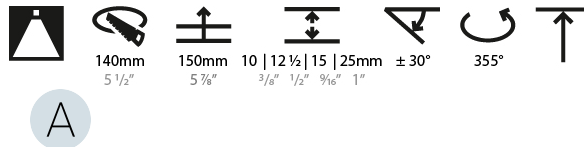

Ø 136mm 5 3/8"